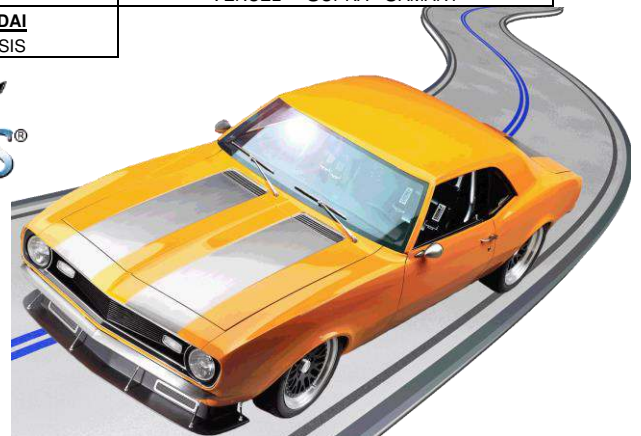

GAUGE	SUPERCOAT™	Custom Trim	UNCOATED
3/16" Clear	$545.79	$741.91	$430.07
3/16" Tint	$642.82	$839.38	$501.26
1/8" Clear	$516.21	$654.78	$395.79
1/8" Tint	$609.05	$799.99	$466.94

MAKES & MODELS If you don't see your make/model, contact us; our list is extensive!

NISSAN 200SX NX2000 240SX GTR 350Z SENTRA 300ZX 370Z SKYLINE	PONTIAC G6 GTO FIREBIRD GRAND PRIX TEMPEST GRAND AM	BMW 323 Z/M3 E30 E34 E36 E46 E90 E92 2002	PORSCHE 911 914 928 944 962 964 968 986 991 993 996 997 GT3R BOXSTER CAYMAN	CHEVY CORVETTE CORVAIR NOVA CAMARO AVALANCHE BLAZER MALIBU TAHOE CAVALIER SILVERADO MONTE CARLO S-10
VOLVO S40 S60R	MITSUBISHI GALANT MIRAGE LANCER EVOLUTION ECLIPSE	EAGLE TALON ECLIPSE	FERRARI 355 360 F430 458	FORD MUSTANG FALCON ESCORT F BODY TAURUS GALAXIE T-BIRD RANGER
HONDA CIVIC S2000 FIT	INFINITI G35	JAGUAR XKR	LEXUS GS 300 GS 400 IS 300	DODGE INTREPID VIPER RAM CHARGER AVENGER NEON SRT4 CHALLENGER
CADILLAC CTS	MAZDA RX8 626 PROTEGE RX7 M3 MIATA	MERCEDES C230	LOTUS ELAN EXIGE EVORA EUROPA ELISE	MINI COOPER MASERATI OPAL GT
AUDI S4 S6	VW CABRIOLET GOLF GTI SCIROCCO HB JETTA	OLDSMOBILE CUTLASS AURORA	ACURA INTEGRA RSX	COBRA PANTERA MERCURY
PANOZ ESPERANTE	SUBARU IMPREZA	KIA OPTIMA	HYUNDAI GENESIS	TOYOTA CELICA TUNDRA MR2 PASEO TERCEL SUPRA CAMARY