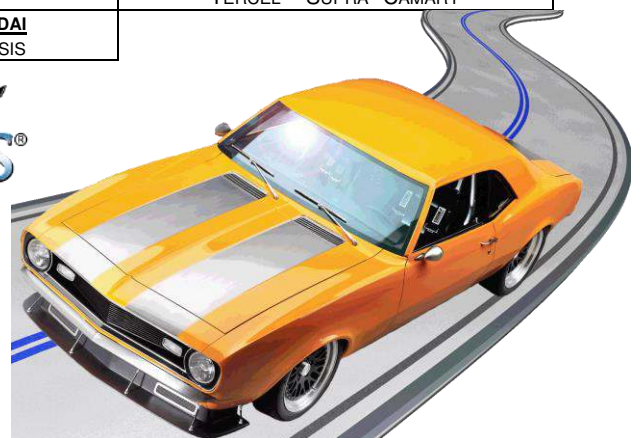

GAUGE	SUPERCOAT™	w/ANTI-FOG	UNCOATED
3/16" Clear	$458.06	$598.06	$361.23
3/16" Tint	$539.92	$679.92	$421.03
1/8" Clear	$433.58	$573.58	$332.44
1/8" Tint	$511.56	$651.56	$392.21

MAKES & MODELS If you don't see your make/model, contact us; there's no window we can't make!

NISSAN 200SX NX2000 240SX GTR 350Z SENTRA 300ZX 370Z SKYLINE	PONTIAC G6 GTO FIREBIRD GRAND PRIX TEMPEST GRAND AM	BMW 323 Z/M3 E30 E34 E36 E46 E90 E92 2002	PORSCHE 911 914 928 944 962 964 968 986 991 993 996 997 GT3R BOXSTER CAYMAN	CHEVY CORVETTE CORVAIR NOVA CAMARO AVALANCHE BLAZER MALIBU TAHOE CAVALIER SILVERADO MONTE CARLO S-10
VOLVO S40 S60R	MITSUBISHI GALANT MIRAGE LANCER EVOLUTION ECLIPSE	EAGLE TALON ECLIPSE	FERRARI 355 360 F430 458	FORD MUSTANG FALCON ESCORT F BODY TAURUS GALAXIE T-BIRD RANGER
HONDA CIVIC S2000 FIT	INFINITI G35	JAGUAR XKR	LEXUS GS 300 GS 400 IS 300	ODGE INTREPID VIPER RAM CHARGER AVENGER NEON SRT4 CHALLENGER
CADILLAC CTS	MAZDA RX8 626 PROTEGE RX7 M3 MIATA	MERCEDES C230	LOTUS ELAN EXIGE EVORA EUROPA ELISE	MINI COOPER MASERATI OPAL GT COBRA PANTERA MERCURY
AUDI S4 S6	VW CABRIOLET GOLF GTI SCIROCCO HB JETTA	OLDSMOBILE CUTLASS AURORA	ACURA INTEGRA RSX	TOYOTA CELICA TUNDRA MR2 PASEO TERCEL SUPRA CAMARY
PANOZ ESPERANTE	SUBARU IMPREZA	KIA OPTIMA	HYUNDAI GENESIS