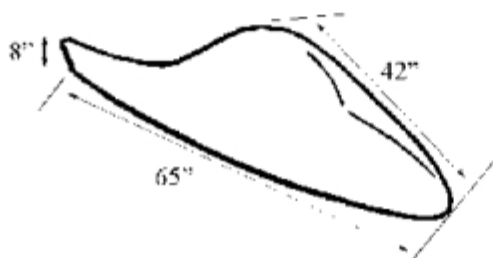

RETAIL PRICING*

F16 Fighter & Trainer Canopy

Set = 1 Port & 1 Starboard (sold as a set or individually)

\$6,229.24 Per Set (\$3,114.62 each)

Price includes Packaging & Handling—Shipping NOT Included

****Boat Manufacturers—Please call/ask for Builder Pricing***

Maximum Oversized
Dimensions

OFFSHORE RACING

WINDSHIELD SET

W/OPTIONAL CENTER SECTION

- ◇ **1/2" Formed Polycarbonate - Optically True**
 - ◇ Protected Inside & Outside with our exclusive **SUPERCOAT™** Hard Coat ~ giving you the highest level of abrasion & chemical resistance available today.

- ◇ **Standard - Trimmed & Drilled -** also available untrimmed, aprx. 4" wider & taller
 - ◇ 15mm Holes every 6" ◇ Holes 1" from Full Edge
 - ◇ Bottom Edge Chamfered to Flat Plane ◇ Ready to Fit & Race

- ◇ **Optional - Center Section -** for wider beamed boats / catamarans
 - ◇ Widen your canopy by simply adding a same quality center section
 - ◇ 2 sizes available: ~ up to 26" wide ~ 27" - 52" Wide

RETAIL PRICING*